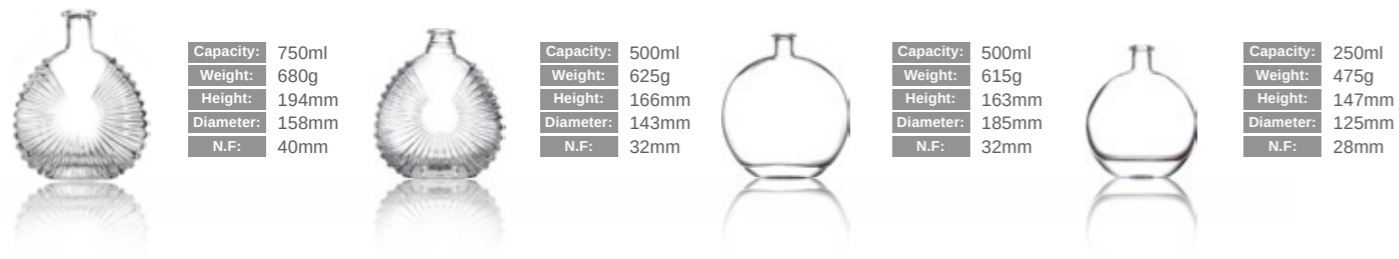

Bib Belly Bottle