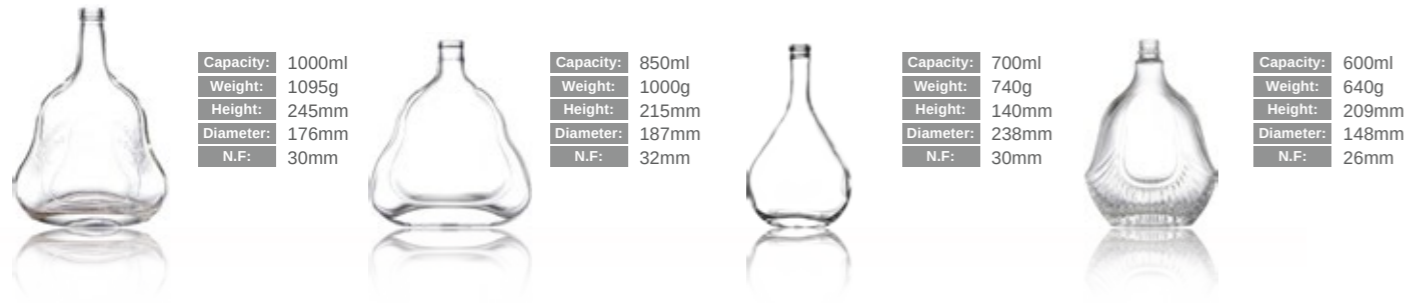

Bib Belly Bottle