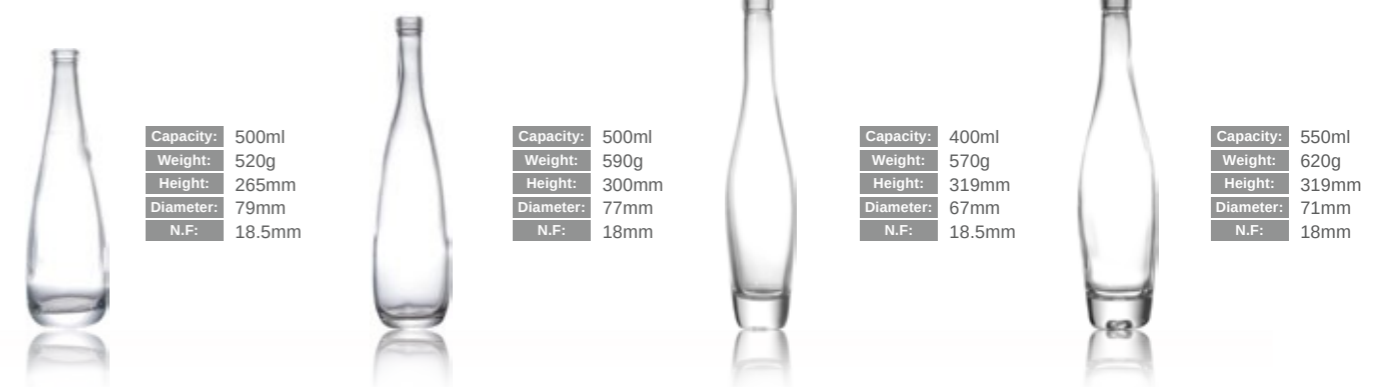

Bib Belly Bottle