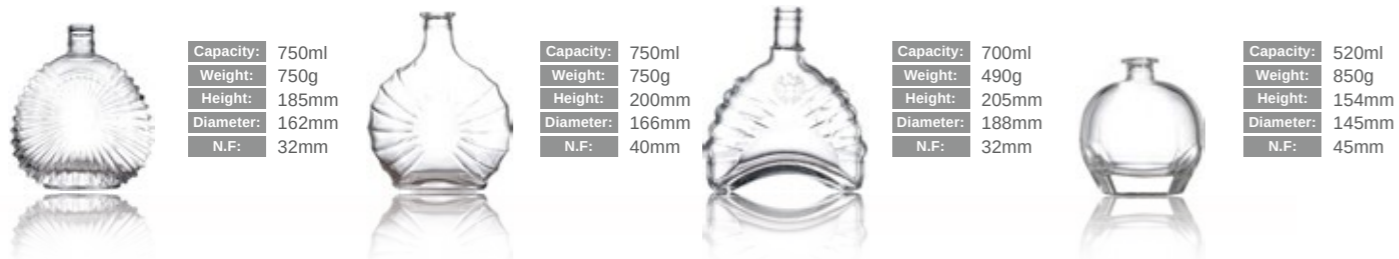

Bib Belly Bottle