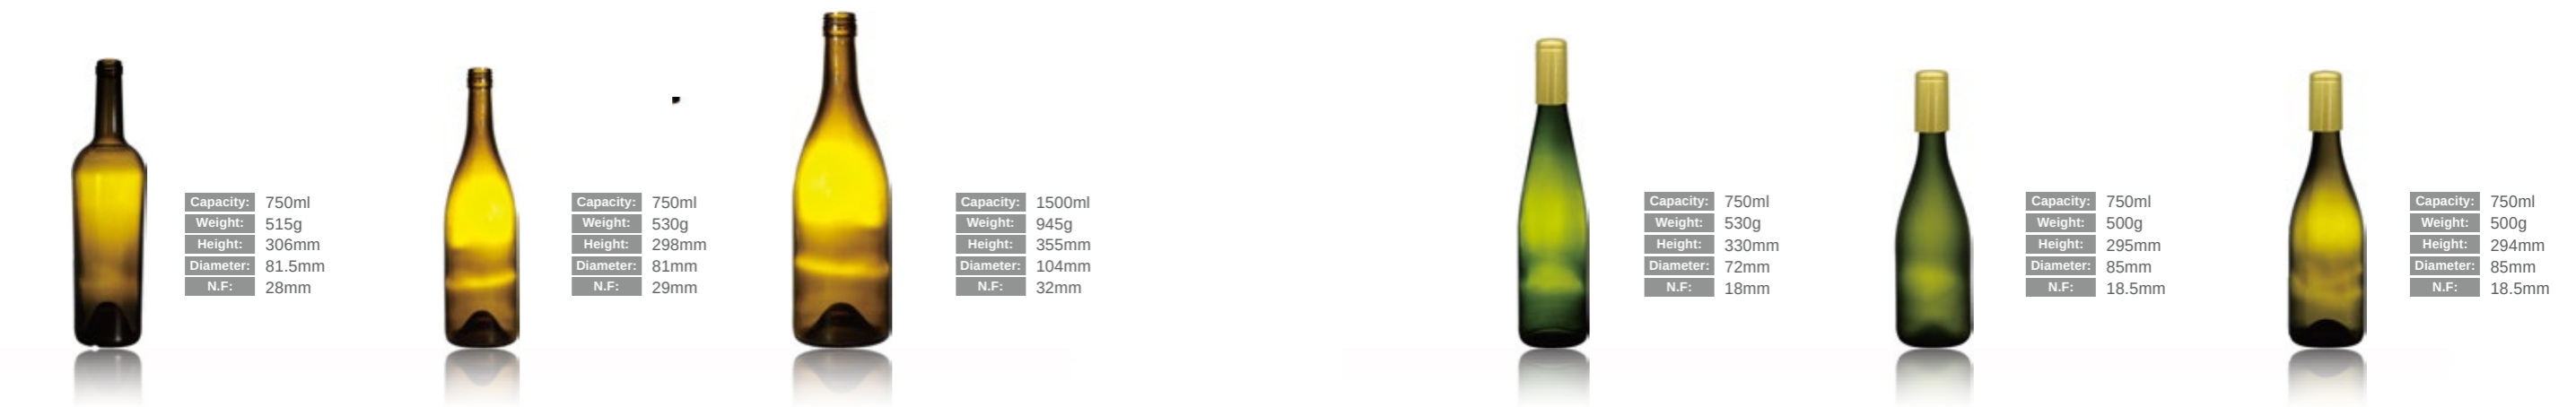

Special Bottle

Wine Bottle

Red Wine Bottle

Square Bottle

Capacity	Weight	Height	Diameter	N.F
120ml	250g	97mm	33mm	19mm
550ml	835g	165mm	88.5mm	34mm
500ml	620g	232mm	49x90mm	18mm
500ml	625g	224mm	36x89mm	17.5mm
700ml	650g	243mm	89x54mm	24mm