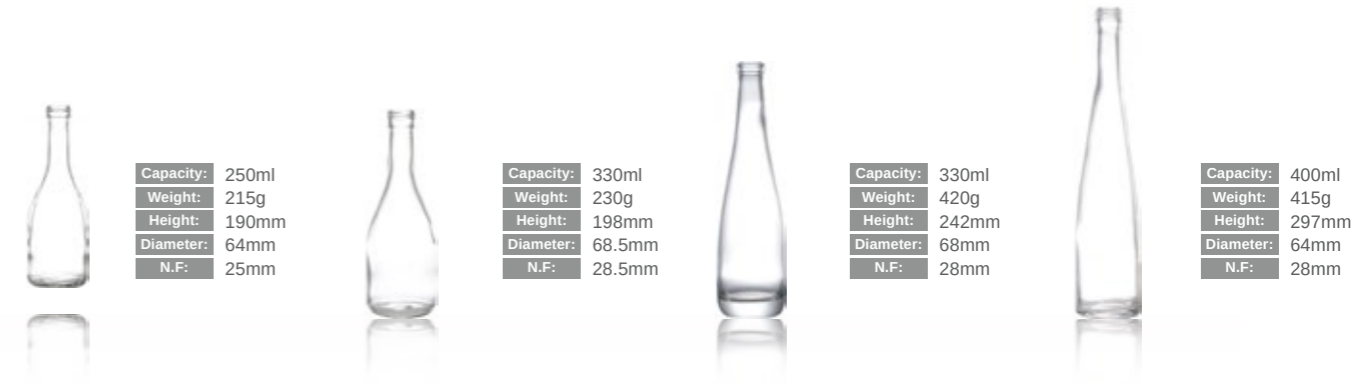

Bib Belly Bottle