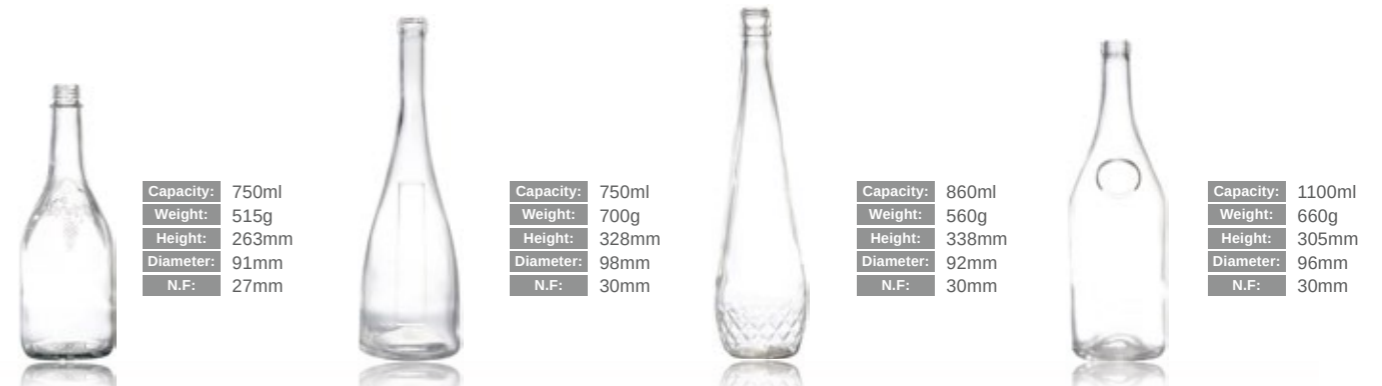

Bib Belly Bottle