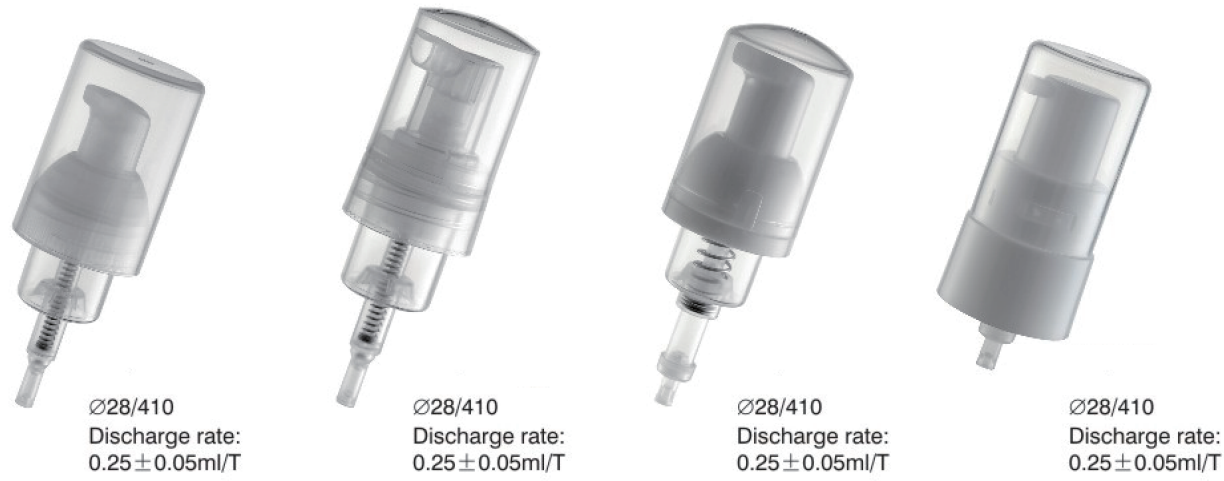

Discharge rate:0.9-1.0ml/T  
Closure:28/400,28/410  
Function:SPRAY-STREAM-OFF  
QTY:625PCS/CTN  
Meas:60x38x40CM

Discharge rate:0.75-0.80ml/T

Discharge rate:0.75-0.80ml/T

Discharge rate:0.75-0.80ml/T

Discharge rate:0.75-0.80ml/T