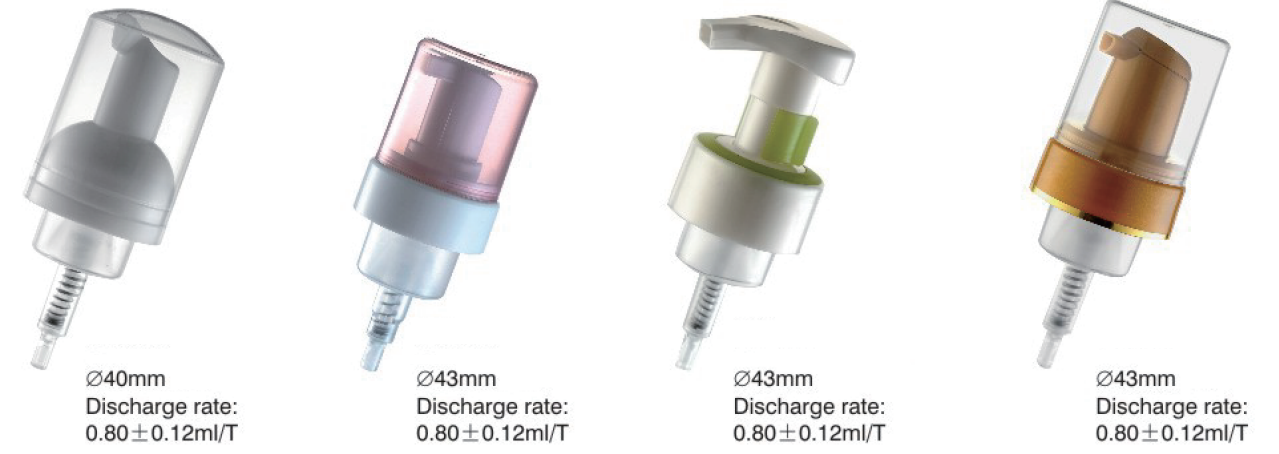

Discharge rate:0.75-0.80ml/T

Discharge rate:0.75-0.80ml/T

Discharge rate:0.75-0.80ml/T

Discharge rate:0.75-0.80ml/T