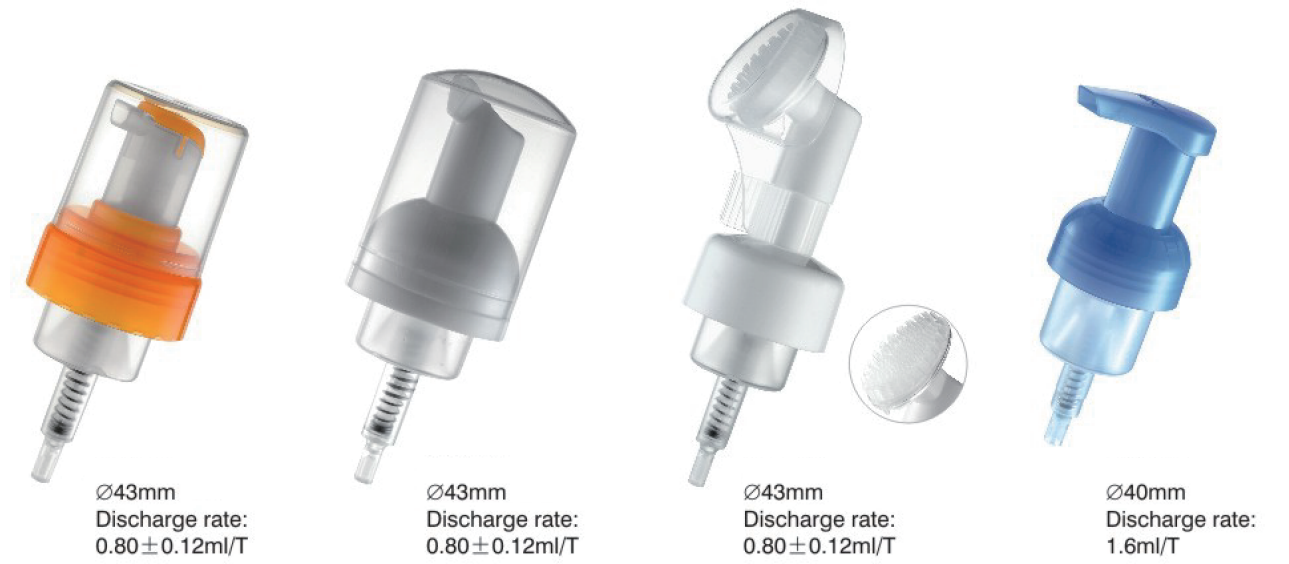

Ø40mm
Discharge rate:
0.80 ± 0.12ml/T

Ø43mm
Discharge rate:
0.80 ± 0.12ml/T

Ø43mm
Discharge rate:
0.80 ± 0.12ml/T

Ø43mm
Discharge rate:
0.80 ± 0.12ml/T